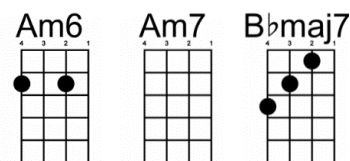

This Guys In Love With You (by Herb Alpert) { 1968 }

written by Burt Bacharach, Hal David

Intro : [Cmaj7] /// | [Fmaj7] /// | [Cmaj7] /// | [Fmaj7] /// |

[Cmaj7] .. You see this guy [Fmaj7]
 This guy's in love with [Bbmaj7] you
 [Cmaj7] .. Yes I'm in love [Fmaj7] ...
 Who [E7sus4] looks at [E7] you the [Am7] way I do?
 [Gm7] When you smile, [C9] I can [C7] tell
 We [Fmaj7] know each other [Bb9] very well
 How [Em7] can ... I [Am7] show you ...
 I'm [D7sus4] glad ... I [Dm7] got to know you 'cause

[Cmaj7] .. I've heard some talk [Fmaj7] ...
 They say you think I'm [Bbmaj7] fine
 [Cmaj7] .. Yes, I'm in love [Fmaj7] ...
 And [E7sus4] what I'd [E7] do to [Am7] make you mine
 [Gm7] Tell me now ... [C9] is it [C7] so?
 Don't [Fmaj7] let me be the [Bb9] last to know
 My [Em7] hands ... are [Am7] shaking ...
 Don't [D7sus4] let my [Dm7] heart keep breaking 'cause

[C] .. I need your [Fmaj7] love
 [C] .. I want your [Fmaj7] love
 [C] .. Say you're [Bm7] in [Am7] love ...
 [Am6] In [Am7] love ... [D7] with this [G] guy
 <Gmaj7> <Gmaj7> <Gmaj7> <G7> ... If <G7> not I'll just <C> die