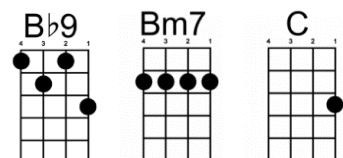

This Guys In Love With You (by Herb Alpert) { 1968 }

written by Burt Bacharach, Hal David

Intro : [Cmaj7] /// | [Fmaj7] /// | [Cmaj7] /// | [Fmaj7] /// |

[Cmaj7] .. You see this guy [Fmaj7]
 This guy's in love with [Bbmaj7] you
 [Cmaj7] .. Yes I'm in love [Fmaj7] ...
 Who [E7sus4] looks at [E7] you the [Am7] way I do?
 [Gm7] When you smile, [C9] I can [C7] tell
 We [Fmaj7] know each other [Bb9] very well
 How [Em7] can ... I [Am7] show you ...
 I'm [D7sus4] glad ... I [Dm7] got to know you 'cause

[Cmaj7] .. I've heard some talk [Fmaj7] ...
 They say you think I'm [Bbmaj7] fine
 [Cmaj7] .. Yes, I'm in love [Fmaj7] ...
 And [E7sus4] what I'd [E7] do to [Am7] make you mine
 [Gm7] Tell me now ... [C9] is it [C7] so?
 Don't [Fmaj7] let me be the [Bb9] last to know
 My [Em7] hands ... are [Am7] shaking ...
 Don't [D7sus4] let my [Dm7] heart keep breaking 'cause

[C] .. I need your [Fmaj7] love
 [C] .. I want your [Fmaj7] love
 [C] .. Say you're [Bm7] in [Am7] love ...
 [Am6] In [Am7] love ... [D7] with this [G] guy
 <Gmaj7> <Gmaj7> <Gmaj7> <G7> ... If <G7> not I'll just <C> die