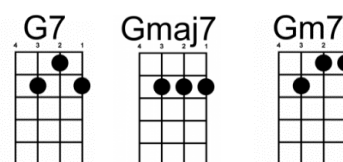

[C] .. I need your [Fmaj7] love
[C] .. I want your [Fmaj7] love
[C] .. Say you're [Bm7] in [Am7] love ...
[Am6] In [Am7] love ... [D7] with this [G] guy
<Gmaj7> <Gmaj7> <Gmaj7> <G7> ... If <G7> not I'll just <C> die