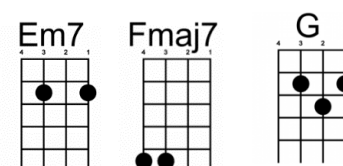

This Guys In Love With You (by Herb Alpert) { 1968 }

written by Burt Bacharach, Hal David

Intro : [Cmaj7] /// | [Fmaj7] /// | [Cmaj7] /// | [Fmaj7] /// |

[Cmaj7] .. You see this guy [Fmaj7]
 This guy's in love with [Bbmaj7] you
 [Cmaj7] .. Yes I'm in love [Fmaj7] ...
 Who [E7sus4] looks at [E7] you the [Am7] way I do?
 [Gm7] When you smile, [C9] I can [C7] tell
 We [Fmaj7] know each other [Bb9] very well
 How [Em7] can ... I [Am7] show you ...
 I'm [D7sus4] glad ... I [Dm7] got to know you 'cause

[Cmaj7] .. I've heard some talk [Fmaj7] ...
 They say you think I'm [Bbmaj7] fine
 [Cmaj7] .. Yes, I'm in love [Fmaj7] ...
 And [E7sus4] what I'd [E7] do to [Am7] make you mine
 [Gm7] Tell me now ... [C9] is it [C7] so?
 Don't [Fmaj7] let me be the [Bb9] last to know
 My [Em7] hands ... are [Am7] shaking ...
 Don't [D7sus4] let my [Dm7] heart keep breaking 'cause

[C] .. I need your [Fmaj7] love
 [C] .. I want your [Fmaj7] love
 [C] .. Say you're [Bm7] in [Am7] love ...
 [Am6] In [Am7] love ... [D7] with this [G] guy
 <Gmaj7> <Gmaj7> <Gmaj7> <G7> ... If <G7> not I'll just <C> die