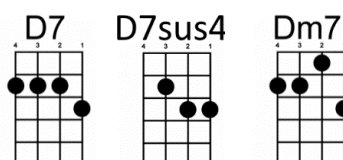

This Guys In Love With You (by Herb Alpert) { 1968 }

written by Burt Bacharach, Hal David

Intro : [Cmaj7] /// | [Fmaj7] /// | [Cmaj7] /// | [Fmaj7] /// |

[Cmaj7] .. You see this guy [Fmaj7]
 This guy's in love with [Bbmaj7] you
 [Cmaj7] .. Yes I'm in love [Fmaj7] ...
 Who [E7sus4] looks at [E7] you the [Am7] way I do?
 [Gm7] When you smile, [C9] I can [C7] tell
 We [Fmaj7] know each other [Bb9] very well
 How [Em7] can ... I [Am7] show you ...
 I'm [D7sus4] glad ... I [Dm7] got to know you 'cause

[Cmaj7] .. I've heard some talk [Fmaj7] ...
 They say you think I'm [Bbmaj7] fine
 [Cmaj7] .. Yes, I'm in love [Fmaj7] ...
 And [E7sus4] what I'd [E7] do to [Am7] make you mine
 [Gm7] Tell me now ... [C9] is it [C7] so?
 Don't [Fmaj7] let me be the [Bb9] last to know
 My [Em7] hands ... are [Am7] shaking ...
 Don't [D7sus4] let my [Dm7] heart keep breaking 'cause

[C] .. I need your [Fmaj7] love
 [C] .. I want your [Fmaj7] love
 [C] .. Say you're [Bm7] in [Am7] love ...
 [Am6] In [Am7] love ... [D7] with this [G] guy
 <Gmaj7> <Gmaj7> <Gmaj7> <G7> ... If <G7> not I'll just <C> die