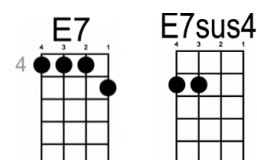

This Guys In Love With You (by Herb Alpert) { 1968 }

written by Burt Bacharach, Hal David

Intro : [Cmaj7] /// | [Fmaj7] /// | [Cmaj7] /// | [Fmaj7] /// |

[Cmaj7] .. You see this guy [Fmaj7]
 This guy's in love with [Bbmaj7] you
 [Cmaj7] .. Yes I'm in love [Fmaj7] ...
 Who [E7sus4] looks at [E7] you the [Am7] way I do?
 [Gm7] When you smile, [C9] I can [C7] tell
 We [Fmaj7] know each other [Bb9] very well
 How [Em7] can ... I [Am7] show you ...
 I'm [D7sus4] glad ... I [Dm7] got to know you 'cause

[C] .. I need your [Fmaj7] love
 [C] .. I want your [Fmaj7] love
 [C] .. Say you're [Bm7] in [Am7] love ...
 [Am6] In [Am7] love ... [D7] with this [G] guy
 <Gmaj7> <Gmaj7> <Gmaj7> <G7> ... If <G7> not I'll just <C> die