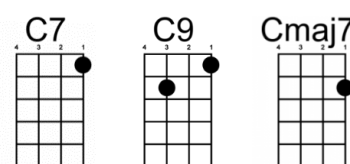

This Guys In Love With You (by Herb Alpert) { 1968 }

written by Burt Bacharach, Hal David

Intro : [Cmaj7] /// | [Fmaj7] /// | [Cmaj7] /// | [Fmaj7] /// |

[Cmaj7] .. You see this guy [Fmaj7]
 This guy's in love with [Bbmaj7] you
 [Cmaj7] .. Yes I'm in love [Fmaj7] ...
 Who [E7sus4] looks at [E7] you the [Am7] way I do?
 [Gm7] When you smile, [C9] I can [C7] tell
 We [Fmaj7] know each other [Bb9] very well
 How [Em7] can ... I [Am7] show you ...
 I'm [D7sus4] glad ... I [Dm7] got to know you 'cause

[Cmaj7] .. I've heard some talk [Fmaj7] ...
 They say you think I'm [Bbmaj7] fine
 [Cmaj7] .. Yes, I'm in love [Fmaj7] ...
 And [E7sus4] what I'd [E7] do to [Am7] make you mine
 [Gm7] Tell me now ... [C9] is it [C7] so?
 Don't [Fmaj7] let me be the [Bb9] last to know
 My [Em7] hands ... are [Am7] shaking ...
 Don't [D7sus4] let my [Dm7] heart keep breaking 'cause

[C] .. I need your [Fmaj7] love
 [C] .. I want your [Fmaj7] love
 [C] .. Say you're [Bm7] in [Am7] love ...
 [Am6] In [Am7] love ... [D7] with this [G] guy
 <Gmaj7> <Gmaj7> <Gmaj7> <G7> ... If <G7> not I'll just <C> die