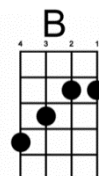

# Shame, Shame, Shame (by Shirley and Company) {1975}

Intro : [C] /// | /// | [G] /// | /// | [C] /// | /// | [G] /// | /// |

[B] .. Can't stop me now ... | .. hear what I say  
My [Em7] feet want to move so ... | .. get out my way  
I'm gonna [A] have my say, I'm going to | every discotheque  
I'm gonna [D] dance, dance, dance, ooh | .. Till the break of day, I say

[C] Shame, shame, shame .. | yeah ...  
Shame on [G] you ... if you can't dance | too //  
I said [C] shame, shame, shame, shame, | shame, shame, shame  
Shame on [G] you ... if you can't dance | too ///

[B] .. Don't stop the motion ... | .. if you get the notion  
You [Em7] can't stop the groove, 'cos you | .. just won't move  
Got my [A] sun roof down, got my | diamonds in the back  
Put on your [D] shaky wig woman, if you don't I | ain't comin' back