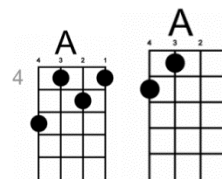

# Shame, Shame, Shame (by Shirley and Company) {1975}

Intro : [C] /// | /// | [G] /// | /// | [C] /// | /// | [G] /// | /// |

[B] .. Can't stop me now ... | .. hear what I say  
My [Em7] feet want to move so ... | .. get out my way  
I'm gonna [A] have my say, I'm going to | every discotheque  
I'm gonna [D] dance, dance, dance, ooh | .. Till the break of day, I say

[C] Shame, shame, shame .. | yeah ...  
Shame on [G] you ... if you can't dance | too //  
I said [C] shame, shame, shame, shame, | shame, shame, shame  
Shame on [G] you ... if you can't dance | too ///

[B] .. Don't stop the motion ... | .. if you get the notion  
You [Em7] can't stop the groove, 'cos you | .. just won't move  
Got my [A] sun roof down, got my | diamonds in the back  
Put on your [D] shaky wig woman, if you don't I | ain't comin' back