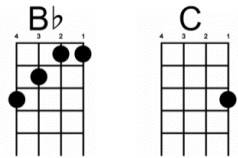

Grease

(by Franki Valli) {1978}

Intro : [Am] /// | /// | /// | /// | [F] /// | /// [G]

[Am] .. I solve my problems and I'll [D] see the [Am] light
 We got a [D] .. lovin' [Am] thing, we gotta [Em7] feed it right
 [Dm] .. There ain't no [C] danger we can [Bb] go too [Am] far
 We start be-[D]-lievin' [Am] now that we can [Em7] be who we are
 Grease is the [F] word /// | /// [G]

[Am] .. They think our love is just a [D] growin' [Am] pain
 Why don't they [D] .. under-[Am]-stand? It's just a [Em7] cryin' shame
 [Dm] .. Their lips are [C] lyin', only [Bb] real is [Am] real
 We stop the [D] fight right [Am] now, we got to [Em7] be what we feel

Grease is the [Am7] word (*Grease is the word, is the word that you heard*)
 It's got [Dm7] groove, it's got meaning [Am7] [G] [Em] [Dm] [C]
 [Am7] Grease is the time, is the place, is the motion
 Now [Dm7] Grease is the way we are [F] feeling /// | /// [G]

[Am7] (*Grease is the word, is the word that you heard*)
 It's got [Dm7] groove, it's got meaning [Am7] [G] [Em] [Dm] [C]
 [Am7] Grease is the time, is the place, is the motion
 Now [Dm7] Grease is the way we are [F] feeling /// | /// [G] // |
 <Am> Grease is the word, is the word, is the word ... (*repeat and fade*)