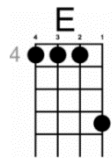

Grease is the [Am7] word (*Grease is the word, is the word that you heard*)
It's got [Dm7] groove, it's got meaning [Am7] [G] [Em] [Dm] [C]
[Am7] Grease is the time, is the place, is the motion
Now [Dm7] Grease is the way we are [F] feeling / [G] /

[Dm] .. This is a life of illu-[Em7]-sion, wrapped up in trou-[F]-bles,
Laced in confu-[E]-sion, what are we doin' [Am] here? [G] [Em] [Dm] [C]