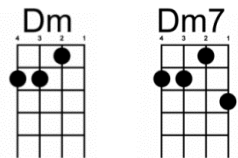

Grease

(by Franki Valli) {1978}

Intro : [Am] /// | /// | /// | /// | [F] /// | /// [G]

[Am] .. I solve my problems and I'll [D] see the [Am] light
We got a [D] .. lovin' [Am] thing, we gotta [Em7] feed it right
[Dm] .. There ain't no [C] danger we can [Bb] go too [Am] far
We start be-[D]-lievin' [Am] now that we can [Em7] be who we are
Grease is the [F] word /// | /// [G]

[Am] .. They think our love is just a [D] growin' [Am] pain
Why don't they [D] .. under-[Am]-stand? It's just a [Em7] cryin' shame
[Dm] .. Their lips are [C] lyin', only [Bb] real is [Am] real
We stop the [D] fight right [Am] now, we got to [Em7] be what we feel

Grease is the [Am7] word (*Grease is the word, is the word that you heard*)
It's got [Dm7] groove, it's got meaning [Am7] [G] [Em] [Dm] [C]
[Am7] Grease is the time, is the place, is the motion
Now [Dm7] Grease is the way we are [F] feeling /// | /// [G]

[Am] .. We take the pressure and we [D] throw a-[Am]-way
Convention-[D]-ali-[Am]-ty belongs to [Em] yesterday
[Dm] .. There is a [C] chance that we can [Bb] make it so far [Am]
We start be-[D]-lievin' [Am] now that we can [Em] be who we are

Grease is the [Am7] word (*Grease is the word, is the word that you heard*)
It's got [Dm7] groove, it's got meaning [Am7] [G] [Em] [Dm] [C]
[Am7] Grease is the time, is the place, is the motion
Now [Dm7] Grease is the way we are [F] feeling / [G] /

[Dm] .. This is a life of illu-[Em7]-sion, wrapped up in trou-[F]-bles,
Laced in confu-[E]-sion, what are we doin' [Am] here? [G] [Em] [Dm] [C]

[Am] .. We take the pressure and we [D] throw a-[Am]-way
Convention-[D]-ali-[Am]-ty belongs to [Em] yesterday
[Dm] .. There is a [C] chance that we can [Bb] make it so far [Am]
We start be-[D]-lievin' [Am] now that we can [Em] be who we are (*be who we are*)