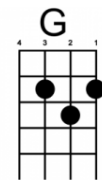

London Calling (by The Clash) { 1979 }

Intro : [Em] [Fsus2] [Em] [Fsus2] (x3)

[Em] London calling to the [Fsus2] faraway towns
 Now [G] war is declared, and battle come down
 [Em] London calling to the [Fsus2] underworld
 [G] Come out of the cupboard, you boys and girls
 [Em] London calling, now [Fsus2] don't look to us
 [G] Phoney Beatlemania has bitten the dust
 [Em] London calling, see we [Fsus2] ain't got no swing
 Ex-[G]-cept for the ring of that truncheon thing

[Em] The ice age is coming, the [G] sun's zooming in
 [Em] Meltdown expected, the [G] wheat is growing thin
 [Em] Engines stop running, but [G] I have no fear
 'Cause [Em] London is drowning, and [D] I, live by the river

[Em] London calling to the [Fsus2] imitation zone
 For-[G]-get it, brother, you can go it alone
 [Em] London calling to the [Fsus2] zombies of death
 [G] Quit holding out, and draw another breath
 [Em] London calling, and I [Fsus2] don't wanna shout
 But [Em] while we were talking, I saw you nodding out
 [Em] London calling, see we [Fsus2] ain't got no high
 Ex-[G]-cept for that one with the yellowy eyes