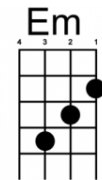

London Calling (by The Clash) { 1979 }

Intro : [Em] [Fsus2] [Em] [Fsus2] (x3)

[Em] London calling to the [Fsus2] faraway towns
 Now [G] war is declared, and battle come down
 [Em] London calling to the [Fsus2] underworld
 [G] Come out of the cupboard, you boys and girls
 [Em] London calling, now [Fsus2] don't look to us
 [G] Phoney Beatlemania has bitten the dust
 [Em] London calling, see we [Fsus2] ain't got no swing
 Ex-[G]-cept for the ring of that truncheon thing

[Em] The ice age is coming, the [G] sun's zooming in
 [Em] Meltdown expected, the [G] wheat is growing thin
 [Em] Engines stop running, but [G] I have no fear
 'Cause [Em] London is drowning, and [D] I, live by the river

[Em] London calling to the [Fsus2] imitation zone
 For-[G]-get it, brother, you can go it alone
 [Em] London calling to the [Fsus2] zombies of death
 [G] Quit holding out, and draw another breath
 [Em] London calling, and I [Fsus2] don't wanna shout
 But [Em] while we were talking, I saw you nodding out
 [Em] London calling, see we [Fsus2] ain't got no high
 Ex-[G]-cept for that one with the yellowy eyes