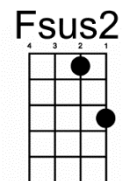

London Calling (by The Clash) { 1979 }

Intro : [Em] [Fsus2] [Em] [Fsus2] (x3)

[Em] London calling to the [Fsus2] faraway towns
 Now [G] war is declared, and battle come down
 [Em] London calling to the [Fsus2] underworld
 [G] Come out of the cupboard, you boys and girls
 [Em] London calling, now [Fsus2] don't look to us
 [G] Phoney Beatlemania has bitten the dust
 [Em] London calling, see we [Fsus2] ain't got no swing
 Ex-[G]-cept for the ring of that truncheon thing

[Em] The ice age is coming, the [G] sun's zooming in
 [Em] Meltdown expected, the [G] wheat is growing thin
 [Em] Engines stop running, but [G] I have no fear
 'Cause [Em] London is drowning, and [D] I, live by the river

[Em] London calling to the [Fsus2] imitation zone
 For-[G]-get it, brother, you can go it alone
 [Em] London calling to the [Fsus2] zombies of death
 [G] Quit holding out, and draw another breath
 [Em] London calling, and I [Fsus2] don't wanna shout
 But [Em] while we were talking, I saw you nodding out
 [Em] London calling, see we [Fsus2] ain't got no high
 Ex-[G]-cept for that one with the yellowy eyes