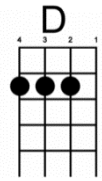

London Calling (by The Clash) { 1979 }

Intro : [Em] [Fsus2] [Em] [Fsus2] (x3)

[Em] London calling to the [Fsus2] faraway towns
 Now [G] war is declared, and battle come down
 [Em] London calling to the [Fsus2] underworld
 [G] Come out of the cupboard, you boys and girls
 [Em] London calling, now [Fsus2] don't look to us
 [G] Phoney Beatlemania has bitten the dust
 [Em] London calling, see we [Fsus2] ain't got no swing
 Ex-[G]-cept for the ring of that truncheon thing

[Em] The ice age is coming, the [G] sun's zooming in
 [Em] Meltdown expected, the [G] wheat is growing thin
 [Em] Engines stop running, but [G] I have no fear
 'Cause [Em] London is drowning, and [D] I, live by the river