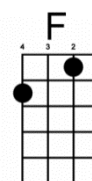

[F] He will blast off to[G]-night
[F] He puts his life on the [G] line ever time he's in [F] flight
A man you can't [G] trace
But our [F] love will last beyond [G] time and space