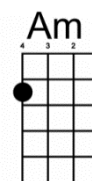

Spacer (by Sheila B. Devotion)

{ 1979 }{ }

Intro: [Am] //// [F] // [Am] // [G] //// [E7sus4] // [Em7] // (x2)

[Am] He's a [F] spa-[Am]-a-[G]cer
 A [E7sus4] star [Em7] cha-[Am]-ser
 A [F] spa-[Am]-a-[G]cer [E7sus4] [Em7]

[Am] //// [F] //// [C] // [G] //

[Am] He's a ladies [F] man
 Always [C] greets with a [G] kiss on the [Am] hand
 He protects us [F] all
 At the [C] ready to [G] answer our [Am] call

[F] In his own special [G] way [F] he is gentle and [G] kind
 Oppression he [F] hates
 Love in his [G] eyes
 My heart [F] skips a beat when I'm [G] by his side